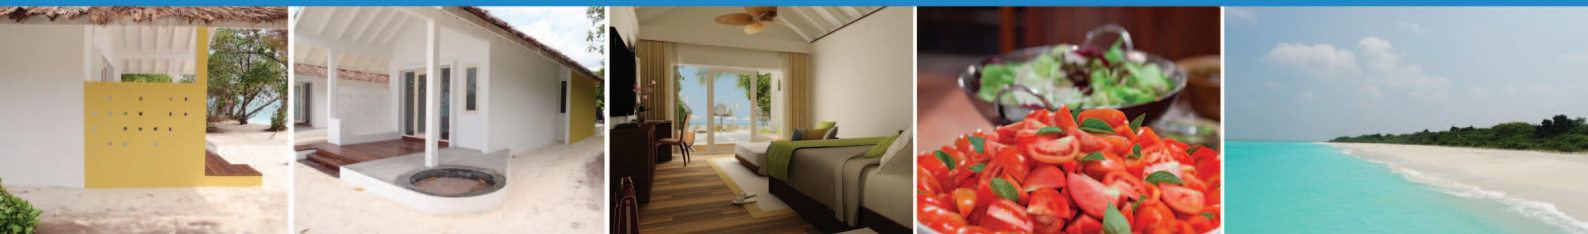

HONDAAFUSHI ISLAND RESORT

LOCATION

Let's explore breath-taking island with lush vegetation and sparkling white sand. Hondaafushi is located in H.Dh Atoll with land area of approximately 60 hectares. Take 40 minutes domestic flight with short spell of 7 minutes by a speedboat, H.Dh Atoll is one of the pristine atolls in the Maldives with rich marine life and natural scenery.

ACCOMMODATION

Hondaafushi, approximately 60 hectares of land area designed to have 100 land villas during first phase. All villas are designed to offer privacy, comfort while blending in with the dense green vegetation and white sandy beach.